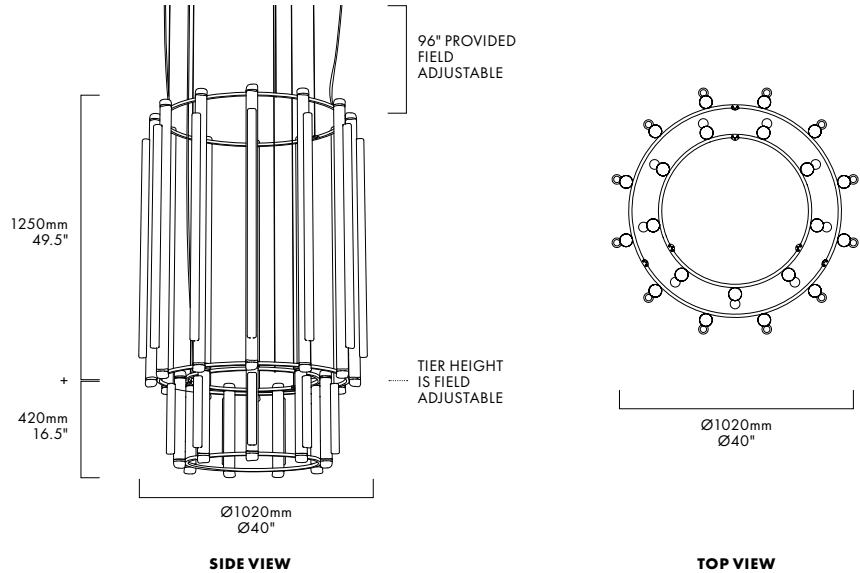

## DESCRIPTION

By definition, the Pipeline Chandelier features a cylindrical arrangement of linear illuminated sections cinched by metal hoops. Its carousel like form proposes an unconventional lighting solution, one that radiates and spreads from its concentric structure.

## DIMENSIONS

Ø1020 x 1670mm /  
Ø40" x 66"