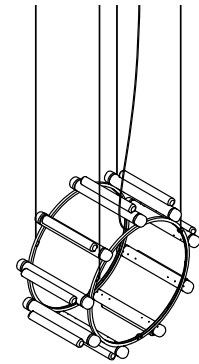

PIPELINE CHANDELIER 2 – PENDANT

CAINE HEINTZMAN / 2019

PIP-CHA-2-P-BK-27-ELV-120

VERTICAL ORIENTATION

HORIZONTAL ORIENTATION

DESCRIPTION

By definition, the Pipeline Chandelier features a cylindrical arrangement of linear illuminated sections cinched by metal hoops. Its carousel like form proposes an unconventional lighting solution, one that radiates and spreads from its concentric structure.

MATERIALS

- Aluminum Body
- Cast Acrylic

MANUFACTURED

Canada

DIMENSIONS

Ø 765 x 420mm /
Ø 30" x 16.5"

ELECTRICAL

- 9 x 5W LED
- 47,000 hour Lifetime
- 90+ CRI
- Input Voltage 100–240V + 277V*
- *only available with 0–10 power supply
- Integral 24V DC power supply included
- Dimming Options: ELV, 0–10, Dali