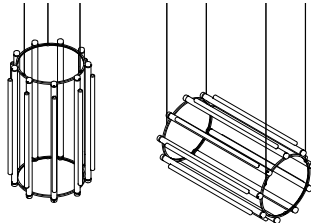

PIPELINE CHANDELIER 2 – PENDANT

CAINE HEINTZMAN / 2019

PIP-CHA-2-P-BK-27-ELV-120

VERTICAL ORIENTATION

HORIZONTAL ORIENTATION

DESCRIPTION

By definition, the Pipeline Chandelier features a cylindrical arrangement of linear illuminated sections cinched by metal hoops. Its carousel like form proposes an unconventional lighting solution, one that radiates and spreads from its concentric structure.

MATERIALS

- Aluminum Body
- Cast Acrylic

MANUFACTURED

Canada

DIMENSIONS

Ø 765 x 420mm /
Ø 30" x 16.5"

ELECTRICAL

- 9 x 5W LED
- 47,000 hour Lifetime
- 90+ CRI
- Input Voltage 100–240V + 277V*
- *only available with 0–10 power supply
- Integral 24V DC power supply included
- Dimming Options: ELV, 0–10, Dali

5

6

ONE-TIER

PIP-CHA-1

PIP-CHA-2

PIP-CHA-3

PIP-CHA-4

PIP-CHA-5