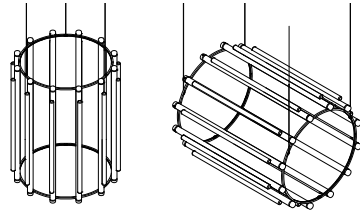

PIPELINE CHANDELIER – PENDANT

1

2

3

4

5

6

ONE-TIER

PIP-CHA-6

TWO-TIER

THREE-TIER

CUSTOM AVAILABLE

Pipeline Chandelier can be expanded further than the shown options. For custom arrangements and special projects, please contact info@andlight.ca

MODIFIED: 06/10/20