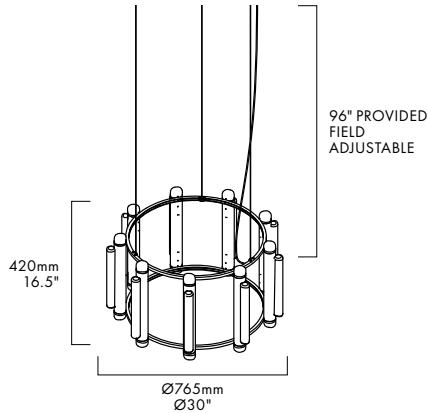

PIPELINE CHANDELIER 2 – PENDANT

CAINE HEINTZMAN / 2019

PIP-CHA-2-P-BK-27-ELV-120

VERTICAL ORIENTATION

HORIZONTAL ORIENTATION

DESCRIPTION

By definition, the Pipeline Chandelier features a cylindrical arrangement of linear illuminated sections cinched by metal hoops. Its carousel like form proposes an unconventional lighting solution, one that radiates and spreads from its concentric structure.

MATERIALS

- Aluminum Body
- Cast Acrylic

MANUFACTURED

Canada

DIMENSIONS

Ø 765 x 420mm /
Ø 30" x 16.5"

ELECTRICAL

- 9 x 5W LED
- 47,000 hour Lifetime
- 90+ CRI
- Input Voltage 100–240V + 277V*
- *only available with 0–10 power supply
- Integral 24V DC power supply included
- Dimming Options: ELV, 0–10, Dali