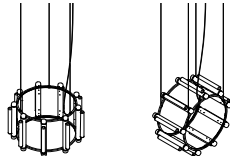

PIPELINE CHANDELIER 2 – PENDANT

CAINE HEINTZMAN / 2019

PIP-CHA-2-P-BK-27-ELV-120

VERTICAL ORIENTATION

HORIZONTAL ORIENTATION

DESCRIPTION

By definition, the Pipeline Chandelier features a cylindrical arrangement of linear illuminated sections cinched by metal hoops. Its carousel like form proposes an unconventional lighting solution, one that radiates and spreads from its concentric structure.

MATERIALS

- Aluminum Body
- Cast Acrylic

MANUFACTURED

Canada

DIMENSIONS

Ø 765 x 420mm /
Ø 30" x 16.5"

ELECTRICAL

- 9 x 5W LED
- 47,000 hour Lifetime
- 90+ CRI
- Input Voltage 100–240V + 277V*
- *only available with 0–10 power supply
- Integral 24V DC power supply included
- Dimming Options: ELV, 0–10, Dali

5

6

ONE-TIER

PIP-CHA-1

PIP-CHA-2

PIP-CHA-3

PIP-CHA-4

PIP-CHA-5