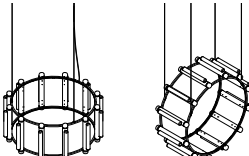

PIPELINE CHANDELIER 2 – PENDANT

CAINE HEINTZMAN / 2019

PIP-CHA-2-P-BK-27-ELV-120

VERTICAL ORIENTATION

HORIZONTAL ORIENTATION

DESCRIPTION

By definition, the Pipeline Chandelier features a cylindrical arrangement of linear illuminated sections cinched by metal hoops. Its carousel like form proposes an unconventional lighting solution, one that radiates and spreads from its concentric structure.

MATERIALS

- Aluminum Body
- Cast Acrylic

MANUFACTURED

Canada

DIMENSIONS

Ø 765 x 420mm /
Ø 30" x 16.5"

ELECTRICAL

- 9 x 5W LED
- 47,000 hour Lifetime
- 90+ CRI
- Input Voltage 100–240V + 277V*
- *only available with 0–10 power supply
- Integral 24V DC power supply included
- Dimming Options: ELV, 0–10, Dali

5

6

ONE-TIER

PIP-CHA-1

PIP-CHA-2

PIP-CHA-3

PIP-CHA-4

PIP-CHA-5