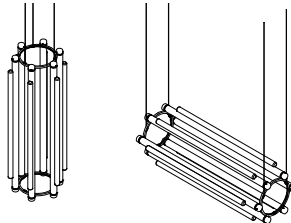

PIPELINE CHANDELIER 2 – PENDANT

CAINE HEINTZMAN / 2019

PIP-CHA-2-P-BK-27-ELV-120

VERTICAL ORIENTATION

HORIZONTAL ORIENTATION

DESCRIPTION

By definition, the Pipeline Chandelier features a cylindrical arrangement of linear illuminated sections cinched by metal hoops. Its carousel like form proposes an unconventional lighting solution, one that radiates and spreads from its concentric structure.

MATERIALS

- Aluminum Body
- Cast Acrylic

MANUFACTURED

Canada

DIMENSIONS

Ø 765 x 420mm /
Ø 30" x 16.5"

ELECTRICAL

- 9 x 5W LED
- 47,000 hour Lifetime
- 90+ CRI
- Input Voltage 100–240V + 277V*
- *only available with 0–10 power supply
- Integral 24V DC power supply included
- Dimming Options: ELV, 0–10, Dali

5

6

ONE-TIER

PIP-CHA-1

PIP-CHA-2

PIP-CHA-3

PIP-CHA-4

PIP-CHA-5