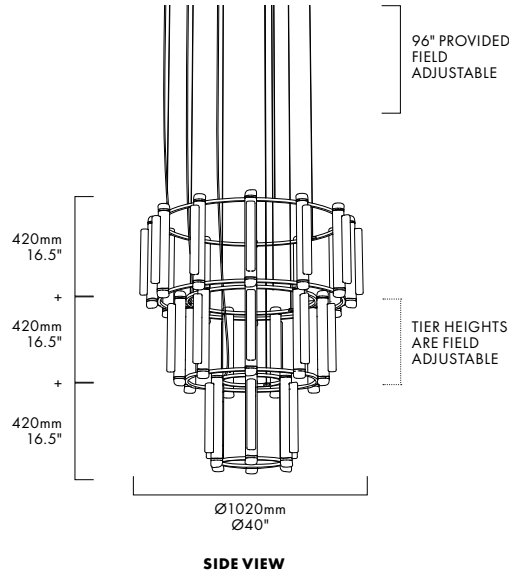

TOP VIEW

DESCRIPTION

By definition, the Pipeline Chandelier features a cylindrical arrangement of linear illuminated sections cinched by metal hoops. Its carousel like form proposes an unconventional lighting solution, one that radiates and spreads from its concentric structure.

MATERIALS

- Aluminum Body
- Cast Acrylic

MANUFACTURED

Canada

DIMENSIONS

Ø1020 x 1260mm /
Ø40" x 49.5"

ELECTRICAL

- 27 x 5W LED
- 47,000 hour Lifetime
- 90+ CRI
- Input Voltage 100–240V + 277V*
  *only available with 0–10 power supply
- Integral 24V DC power supply included
- Dimming Options: ELV, 0–10, Dali