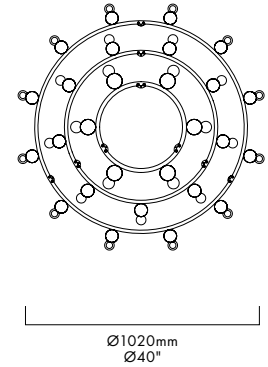

TOP VIEW

DESCRIPTION

By definition, the Pipeline Chandelier features a cylindrical arrangement of linear illuminated sections cinched by metal hoops. Its carousel like form proposes an unconventional lighting solution, one that radiates and spreads from its concentric structure.

MATERIALS

- Aluminum Body
- Cast Acrylic

MANUFACTURED

Canada

DIMENSIONS

Ø1020 x 1260mm /
Ø40" x 49.5"

ELECTRICAL

- 27 x 5W LED
- 47,000 hour Lifetime
- 90+ CRI
- Input Voltage 100–240V + 277V*
  *only available with 0–10 power supply
- Integral 24V DC power supply included
- Dimming Options: ELV, 0–10, Dali