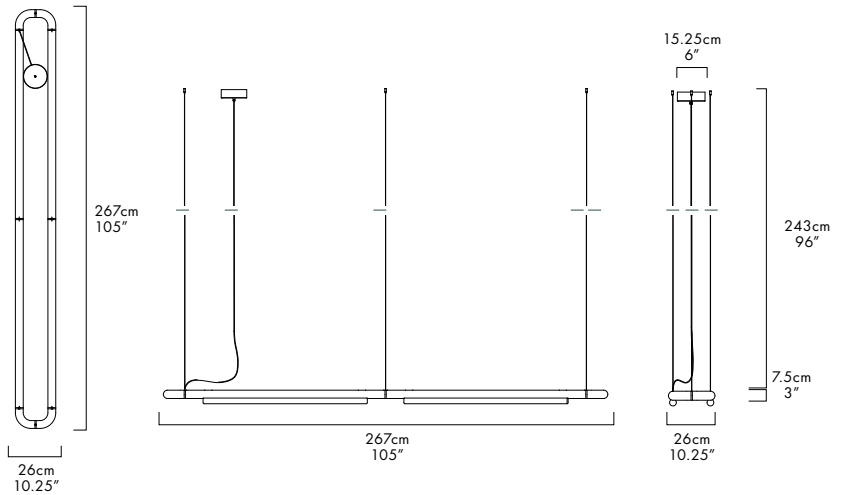

## DESCRIPTION

The Pipeline series begins with a linear LED light, elegant in its simplicity; however what sets it apart is the ability to expand the scale of the fixture by multiplying the modular pendant, creating an infinite range of tailored lights.

## DIMENSIONS

267 x 26 x 7.5cm / 105" x 10.25" x 3"