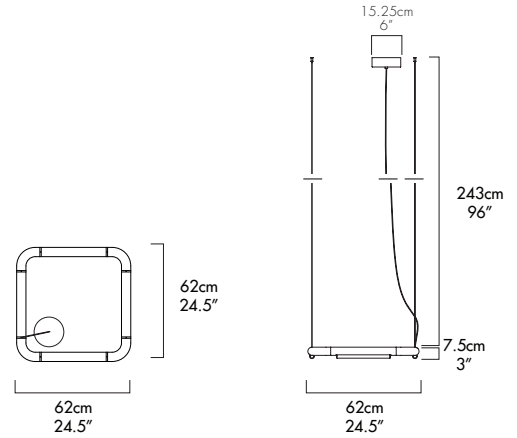

PIPELINE CM5

CAINE HEINTZMAN / 2013

DESCRIPTION

Pipeline CM5 combines Connecting Collars, Elbows and Linear Sections to form a square loop, obliquely challenging the traditional typology of the chandelier.

MOUNTING TYPE

Pendant

MATERIALS

Aluminum body
Acrylic diffuser
Linear LED
Aircraft cable

MANUFACTURED

Canada

DIMENSIONS

62 x 62 x 7.5cm / 24.5" x 24.5" x 3"

FACTORY DROP LENGTH

243cm / 96"

* custom length available upon request.

FINISHES

ELECTRICAL

24W Linear Led
70 000 hrs lifetime
2700K / 4100K
91 CRI
120V input 60Hz (*220V & 277V available upon request).

24V DC