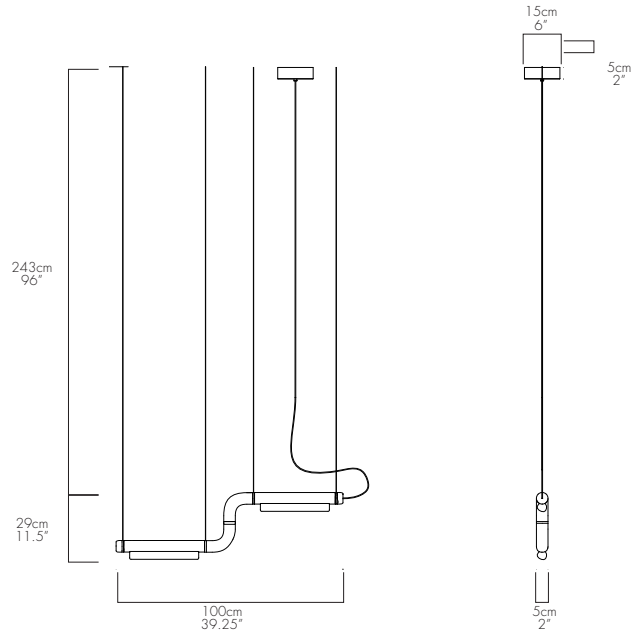

## DESCRIPTION

Pipeline CM1 linear LED pendant introduces two articulating Elbows connected to linear LED sections. The Elbows facilitate a range of fixed positions for the fixture to be suspended.

## DIMENSIONS

100 x 29 x 5cm / 39.25" x 11.5" x 2"

## DIMENSIONS

183 x 29 x 5cm / 72.5" x 11.5" x 2"

## DIMENSIONS

267 x 7.5 x 5cm / 105.5" x 12" x 2"