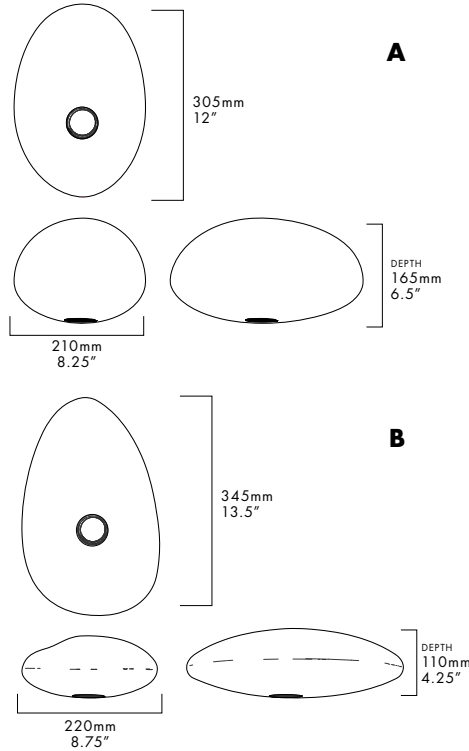

PRIMARY FORM CHOOSE A OR B

SECONDARY FORM CHOOSE C OR D