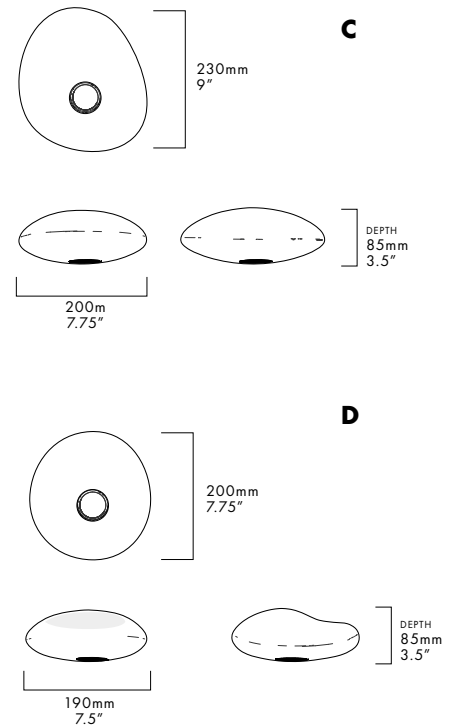

DESCRIPTION

The Pebble series celebrates the beautiful qualities of stones while enabling the individual to extract their own collection.

MOUNTING TYPE

Pendant

MATERIALS

- Glass
- Aluminum

MANUFACTURED

Canada

DIMENSIONS

A: 305 x 210 x 165mm /
12" x 8.25" x 6.5"

B: 345 x 220 x 110mm /
13.5" x 8.75" x 4.25"

C: 230 x 200 x 85mm /
9" x 7.75" x 3.5"

D: 200 x 190 x 85mm /
7.75" x 7.5" x 3.5"

ELECTRICAL

- 14W LED 300ma
- 2700K
- 90+ CRI
- Dimming: 0-10/Triac