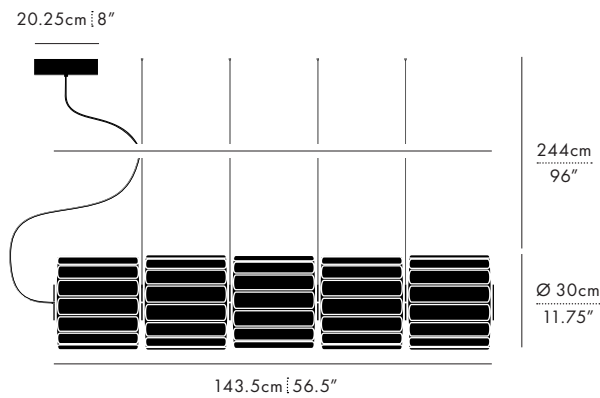

☐ COL-300-5-P-H