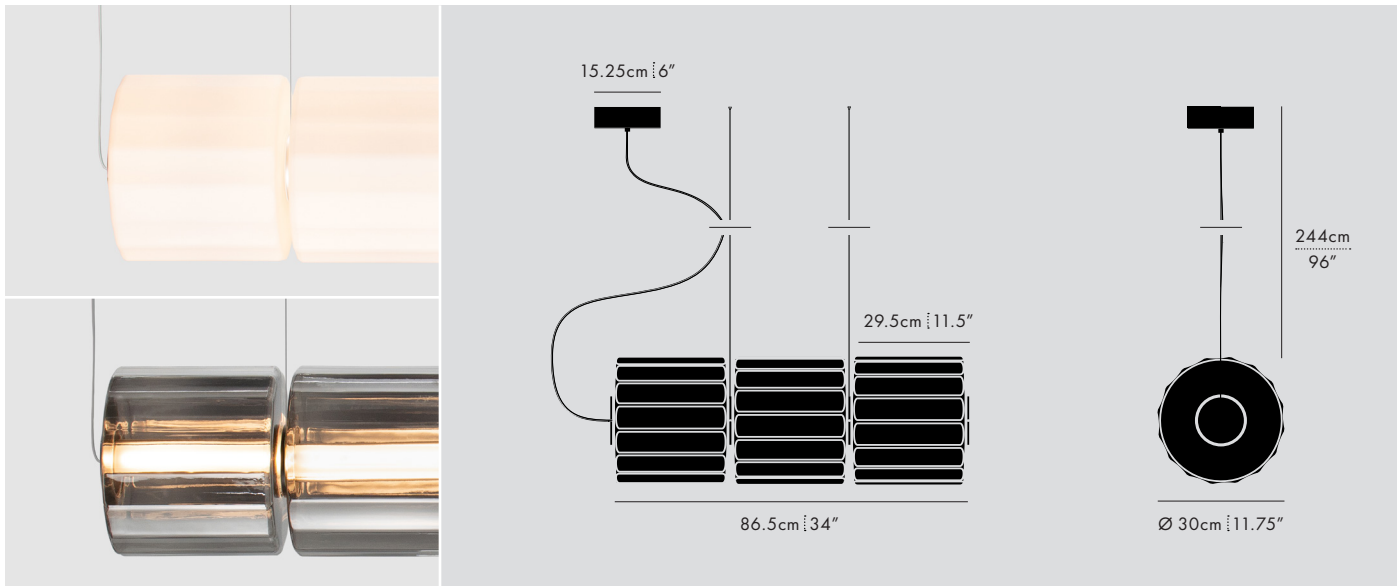

COLUMN 300 HORIZONTAL – P

PENDANT

MANUFACTURED IN CANADA

LUKAS PEET / 2022

DESCRIPTION

The Column conveys order, symmetry and magnificence. With a commutable quality, the luminaire is able to grow and increase its commanding presence in a room to affirm its powerful structure.

TYPE

Pendant

DIMENSIONS (PER 1 UNIT)

- Luminaire: Ø 30 x 29.5cm / Ø 11.75" x 11.5"
- Adjustable drop length: 244cm / 96"
- * CUSTOM LENGTH AVAILABLE
- Weight: 4.4kg / 9.7lbs

CERTIFICATIONS

* APPLICATION: DRY INDOOR LOCATION ONLY

TECHNICAL INFORMATION

- Input Voltage: 110–120V, 220–240V, 110–277V
- Lamping: 12W 24V DC LED (PER UNIT)
CRI 90+, 50,000 hours
- Power Supply: TRIAC/0–10, DALI

COLOUR TEMPERATURE OPTIONS

DIM TO WARM

MATERIALS