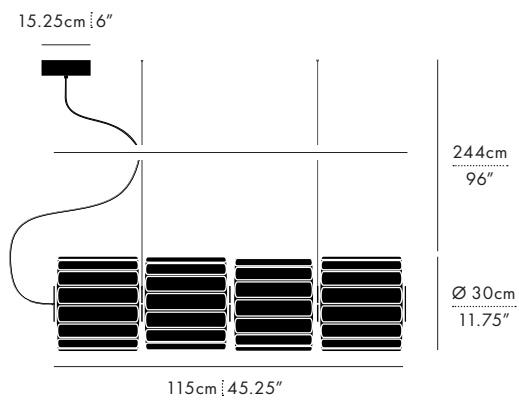

☐ COL-300-4-P-H