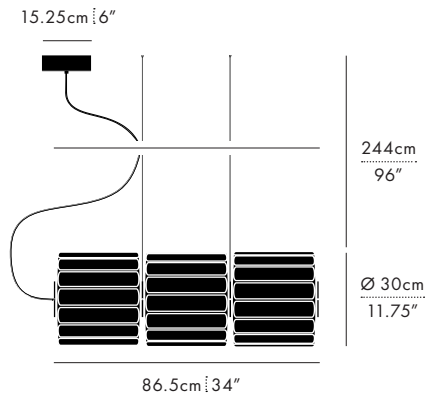

COLUMN 300 HORIZONTAL - P

PENDANT

MANUFACTURED IN CANADA

LUKAS PEET / 2022

☐ COL-300-3-P-H