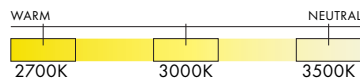

### DIMENSIONS (PER 1 UNIT)

- Luminaire: Ø 17.5 x 29.5cm / Ø 7" x 11.5"
- Adjustable drop length: 244cm / 96"
- \* CUSTOM LENGTH AVAILABLE
- Weight: 2.1kg / 4.6lbs

### COLOUR TEMPERATURE OPTIONS