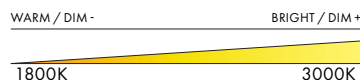

COLUMN 175 VERTICAL – P

PENDANT

MANUFACTURED IN CANADA

LUKAS PEET / 2022

DESCRIPTION

The Column conveys order, symmetry and magnificence. With a commutable quality, the luminaire is able to grow and increase its commanding presence in a room to affirm its powerful structure.

TYPE

Pendant

DIMENSIONS (PER 1 UNIT)

- Luminaire: Ø 17.5 x 29.5cm / Ø 7" x 11.5"
- Adjustable drop length: 244cm / 96"
- CUSTOM LENGTH AVAILABLE
- Weight: 2.1kg / 4.6lbs

CERTIFICATIONS

* APPLICATION: DRY INDOOR LOCATION ONLY

TECHNICAL INFORMATION

- Input Voltage: 110–120V, 220–240V, 110–277V
- Lamping: 12W 24V DC LED (PER UNIT)
  CRI 90+, 50,000 hours
- Power Supply: TRIAC/0–10, DALI

COLOUR TEMPERATURE OPTIONS

DIM TO WARM

MATERIALS

- Glass
- Aluminum

FINISHES

SERIES	SIZE	UNIT	TYPE	FINISH	CCT	PS	VOLTAGE IN	
COL	175	☐ 1	P	V	☐ CBN (CARBON)	☐ 27 (2700K)	☐ ELV	☐ 120
		☐ 2			☐ IVO (IVORY)	☐ 30 (3000K)	☐ 010	☐ 230
		☐ 3			☐ 35 (3500K)	☐ DAL	☐ 277*	
		☐ 4			☐ DW (DIM TO WARM)			
		☐ 5						
		☐ 6						

*277 ONLY AVAILABLE WITH 010