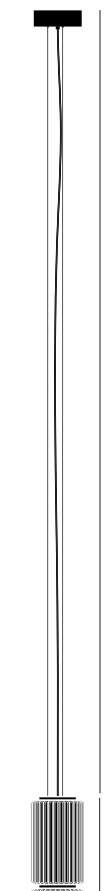

Ø 17.5cm | 7"

15.25cm | 6"