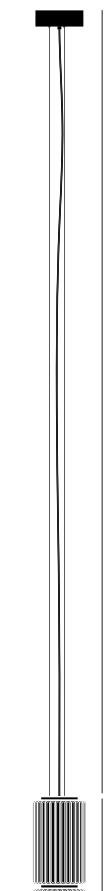

Ø 17.5cm | 7"

15.25cm | 6"