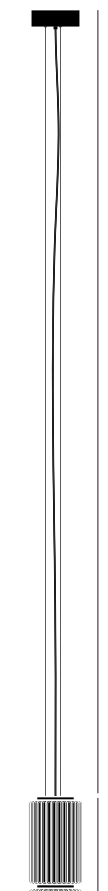

Ø 17.5cm | 7"

15.25cm | 6"