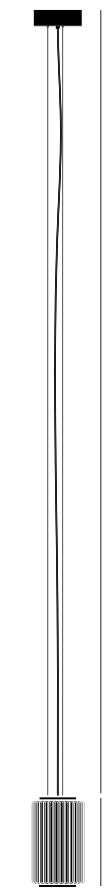

COLUMN 175 VERTICAL - P

PENDANT

MANUFACTURED IN CANADA

LUKAS PEET / 2022

COL-175-1-P-V

COL-175-2-P-V

COL-175-3-P-V

COL-175-4-P-V

COL-175-5-P-V

COL-175-6-P-V

15.25cm | 6"