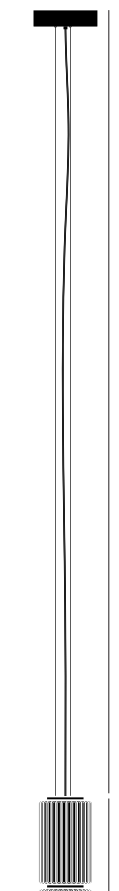

Ø 17.5cm | 7"

20.25cm | 8"