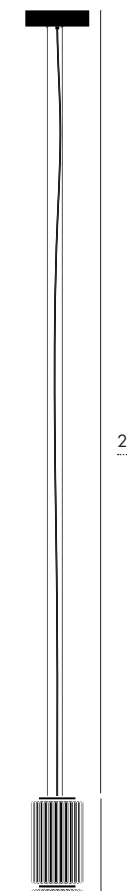

Ø 17.5cm | 7"

20.25cm | 8"