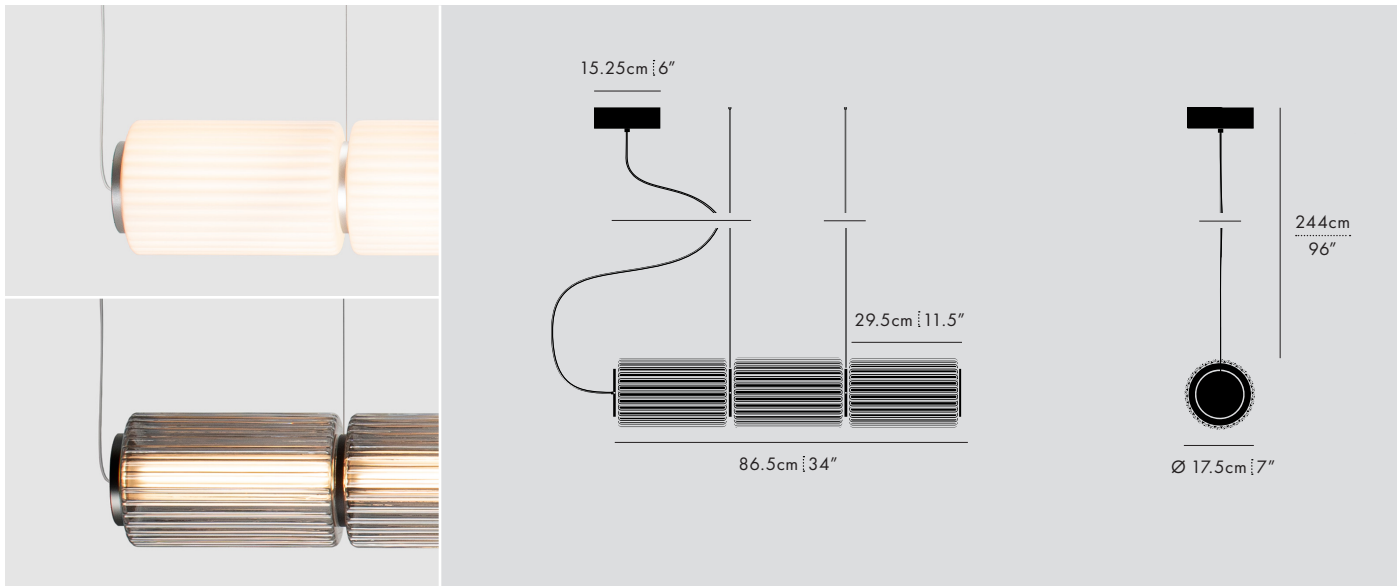

COLUMN 175 HORIZONTAL – P

PENDANT

MANUFACTURED IN CANADA

LUKAS PEET / 2022

DESCRIPTION

The Column conveys order, symmetry and magnificence. With a commutable quality, the luminaire is able to grow and increase its commanding presence in a room to affirm its powerful structure.

TYPE

Pendant

DIMENSIONS (PER 1 UNIT)

- Luminaire: Ø 17.5 x 29.5cm / Ø 7" x 11.5"
- Adjustable drop length: 244cm / 96"
- * CUSTOM LENGTH AVAILABLE
- Weight: 2.1kg / 4.6lbs

CERTIFICATIONS

* APPLICATION: DRY INDOOR LOCATION ONLY