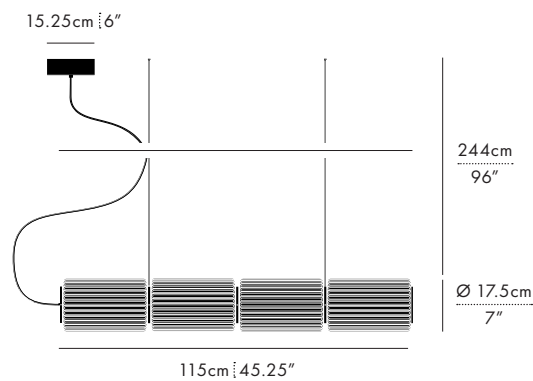

☐ COL-175-4-P-H