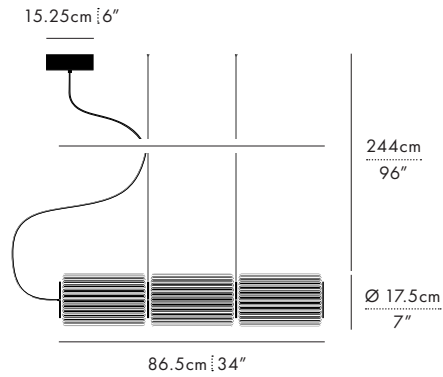

COLUMN 175 HORIZONTAL - P

PENDANT

MANUFACTURED IN CANADA

LUKAS PEET / 2022

☐ COL-175-3-P-H